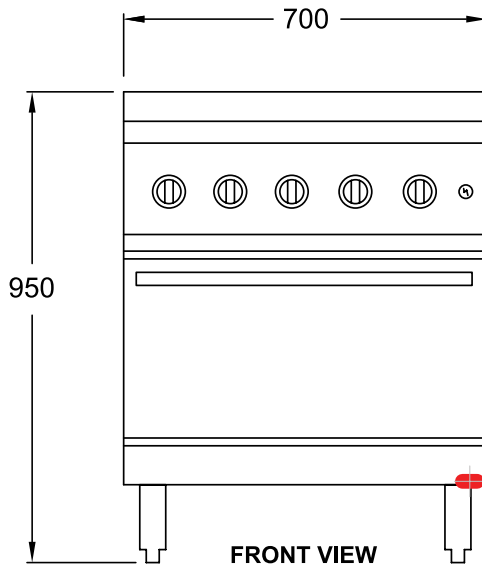

GR/G710FF

MODEL

GR/G710FF

Fully welded steel body.
Modern practical design.

Easy to operate function
controls.

Cast iron trivets.
Solid Brass burners.

Fully insulated oven.

GR/G710FF

TOP VIEW

MODEL: GR/G710FF Specifications:	
Dimensions (WxDxH):	700 x 700 x 950 mm
Working Height:	875 mm
Oven Size (WxDxH):	560 x 580 x 290 mm
Weight:	80 kg
Packed:	0.7 m ³
Gas Connection:	
Rating:	83 Mj
Size:	19 mm BSP

 GAS INLET 3/4" BSP

FRONT VIEW

SIDE VIEW

Goldstein Eswood continually works on improving our products, so dimensions may change without notice. For any construction critical dimensions please check with us.