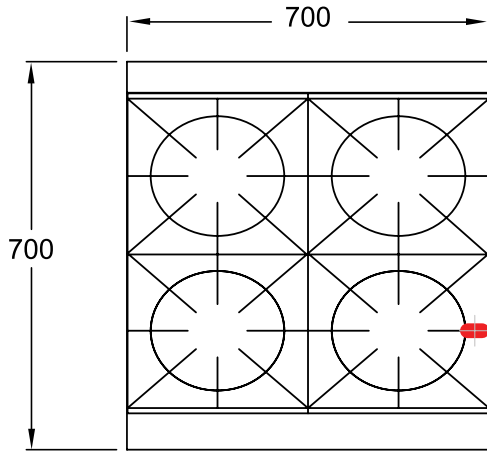

TOP VIEW

MODEL: GR/G710FF Specifications:	
Dimensions (WxDxH):	700 x 700 x 950 mm
Working Height:	875 mm
Oven Size (WxDxH):	560 x 580 x 290 mm
Weight:	80 kg
Packed:	0.7 m ³
Gas Connection:	
Rating:	83 Mj
Size:	19 mm BSP

 GAS INLET 3/4" BSP

FRONT VIEW

SIDE VIEW

Goldstein Eswood continually works on improving our products, so dimensions may change without notice. For any construction critical dimensions please check with us.