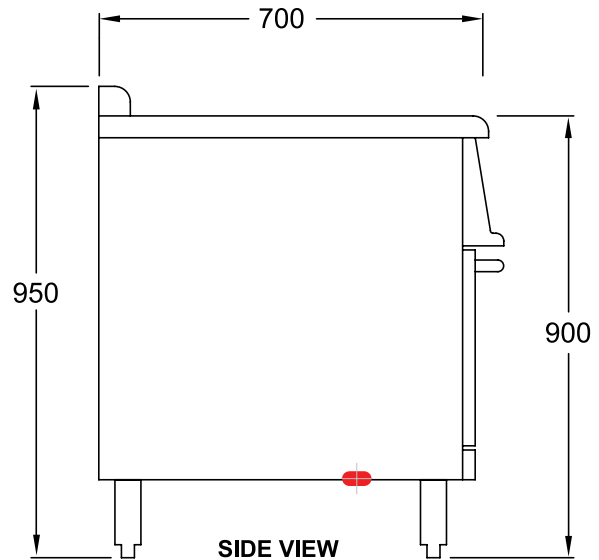

GR/G710FF

MODEL

GR/G710FF

Fully welded steel body.
Modern practical design.

Easy to operate function
controls.

Cast iron trivets.
Solid Brass burners.

Fully insulated oven.

GR/G710FF

TOP VIEW

MODEL: GR/G710FF Specifications:	
Dimensions (WxDxH):	700 x 700 x 950 mm
Working Height:	875 mm
Oven Size (WxDxH):	560 x 580 x 290 mm
Weight:	80 kg
Packed:	0.7 m ³
Gas Connection:	
Rating:	83 Mj
Size:	19 mm BSP

 GAS INLET 3/4" BSP

FRONT VIEW

SIDE VIEW

Goldstein Eswood continually works on improving our products, so dimensions may change without notice. For any construction critical dimensions please check with us.