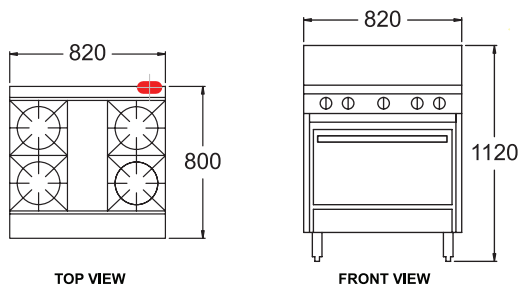

### PF-4-20 + oven & griddle options

Specifications:	
Dimensions (WxDxH):	610 x 800 x 1120 mm
Working Height:	914 mm
Oven Size (WxDxH):	505 x 560 x 355 mm
Weight:	129 kg
Packed:	0.5 m <sup>3</sup>
Gas Connection:	19 mm
Rating:	134 MJ
Burners:	Up to 4 *
* See Griddle options	

### PF-4-28 + oven & griddle options

Specifications:	
Dimensions (WxDxH):	820 x 800 x 1120 mm
Working Height:	914 mm
Oven Size (WxDxH):	711 x 560 x 355 mm
Weight:	135 kg
Packed:	0.7 m <sup>3</sup>
Gas Connection:	19 mm
Rating:	138 MJ
Burners:	Up to 4 *
* See Griddle options	

### PF-6-28 + oven & griddle options

Specifications:	
Dimensions (WxDxH):	914 x 800 x 1120 mm
Working Height:	914 mm
Oven Size (WxDxH):	711 x 560 x 355 mm
Weight:	227 kg
Packed:	0.8 m <sup>3</sup>
Gas Connection:	19 mm
Rating:	190 MJ
Burners:	Up to 6 *
* See Griddle options	