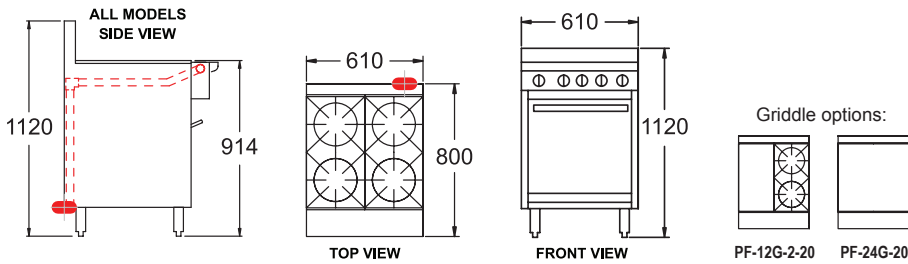

### PF-4-20 + oven & griddle options

Specifications:	
Dimensions (WxDxH):	610 x 800 x 1120 mm
Working Height:	914 mm
Oven Size (WxDxH):	505 x 560 x 355 mm
Weight:	129 kg
Packed:	0.5 m <sup>3</sup>
Gas Connection:	19 mm
Rating:	134 MJ
Burners:	Up to 4 *
* See Griddle options	

### PF-4-28 + oven & griddle options

Specifications:	
Dimensions (WxDxH):	820 x 800 x 1120 mm
Working Height:	914 mm
Oven Size (WxDxH):	711 x 560 x 355 mm
Weight:	135 kg
Packed:	0.7 m <sup>3</sup>
Gas Connection:	19 mm
Rating:	138 MJ
Burners:	Up to 4 *
* See Griddle options	

### PF-6-28 + oven & griddle options

Specifications:	
Dimensions (WxDxH):	914 x 800 x 1120 mm
Working Height:	914 mm
Oven Size (WxDxH):	711 x 560 x 355 mm
Weight:	227 kg
Packed:	0.8 m <sup>3</sup>
Gas Connection:	19 mm
Rating:	190 MJ
Burners:	Up to 6 *
* See Griddle options	