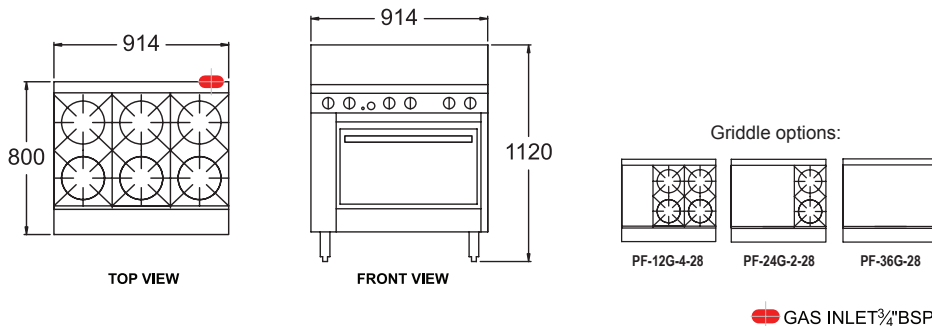

### PF-4-20 + oven & griddle options

Specifications:	
Dimensions (WxDxH):	610 x 800 x 1120 mm
Working Height:	914 mm
Oven Size (WxDxH):	505 x 560 x 355 mm
Weight:	129 kg
Packed:	0.5 m <sup>3</sup>
Gas Connection:	19 mm
Rating:	134 MJ
Burners:	Up to 4 *
* See Griddle options	

### PF-4-28 + oven & griddle options

Specifications:	
Dimensions (WxDxH):	820 x 800 x 1120 mm
Working Height:	914 mm
Oven Size (WxDxH):	711 x 560 x 355 mm
Weight:	135 kg
Packed:	0.7 m <sup>3</sup>
Gas Connection:	19 mm
Rating:	138 MJ
Burners:	Up to 4 *
* See Griddle options	

### PF-6-28 + oven & griddle options

Specifications:	
Dimensions (WxDxH):	914 x 800 x 1120 mm
Working Height:	914 mm
Oven Size (WxDxH):	711 x 560 x 355 mm
Weight:	227 kg
Packed:	0.8 m <sup>3</sup>
Gas Connection:	19 mm
Rating:	190 MJ
Burners:	Up to 6 *
* See Griddle options	